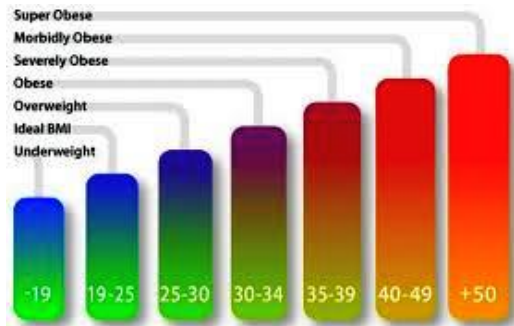

FEATURES

- Weighing capacity up to 200 kg
- Huge 3,00,000 Internal counts makes it stable and accurate counting
- 20 X 4 Alpha Numeric LCD Display makes user friendly operation for settings.
- Ultra Sonic non-contact Height Measurement
- 4 keys easy operation.
- Latest design using high end Dual Microcontroller
- Option Battery Backup facility for uninterrupted up to 24 hours on full charge.
- Height increment by 1 cm (10mm)
- Customized design and specification also available
- Auto calculation of BMI w.r.t Height and Weight
- Serial port (RS232C) offered as an optional accessory
- Very easy to operate and maintenance free
- Easy to Assemble and Install.
- Calibration Traceability to National Standards

SPECIFICATIONS:

Weighing Capacity:	200 kg
Least Count:	100 g
Height Measurement:	from 100 cm to 180 cm
Platform Size:	340 X 340 mm