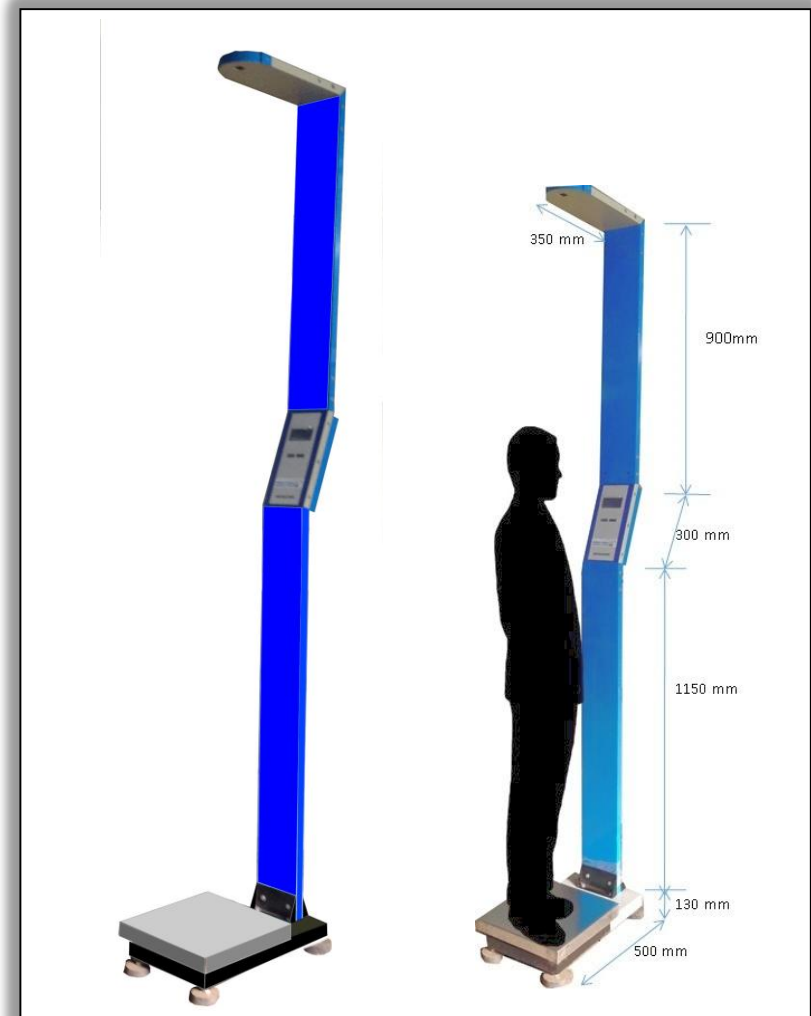

Body Mass Index (BMI) Scale

Weight: 38.9 kg
Height: 168 cm
BMI: 13.78
Underweight

Weight: 89.1 kg
Height: 167 cm
BMI: 31.95
Obese Class I

Weight: 62.1 kg
Height: 164 cm
BMI: 23.09
Normal

Weight: 111.0 kg
Height: 168 cm
BMI: 39.33
Obese Class II

Weight: 72.7 kg
Height: 165 cm
BMI: 26.70
Overweight

Weight: 120.1 kg
Height: 167 cm
BMI: 42.35
Obese Class III

PRECI-TECH
WEIGHING SYSTEMS

PRECI-TECH WEIGHING SYSTEMS

Unit No. 3, Vora Industrial Estate No. 4, Navghar,
Vasai Road (east), Dist: Palghar, Pin: 401210

Website: www.preciweigh.com

Email: sales@precitech.in

Phone: +91-9766321554

SAY HELLO TO THE FUTURE

FEATURES

- Weighing capacity up to 200 kg
- Huge 3,00,000 Internal counts makes it stable and accurate counting
- 20 X 4 Alpha Numeric LCD Display makes user friendly operation for settings.
- Ultra Sonic non-contact Height Measurement
- 4 keys easy operation.
- Latest design using high end Dual Microcontroller
- Option Battery Backup facility for uninterrupted up to 24 hours on full charge.
- Height increment by 1 cm (10mm)
- Customized design and specification also available
- Auto calculation of BMI w.r.t Height and Weight
- Serial port (RS232C) offered as an optional accessory
- Very easy to operate and maintenance free
- Easy to Assemble and Install.
- Calibration Traceability to National Standards

SPECIFICATIONS:

Weighing Capacity:	200 kg
Least Count:	100 g
Height Measurement:	from 100 cm to 180 cm
Platform Size:	340 X 340 mm